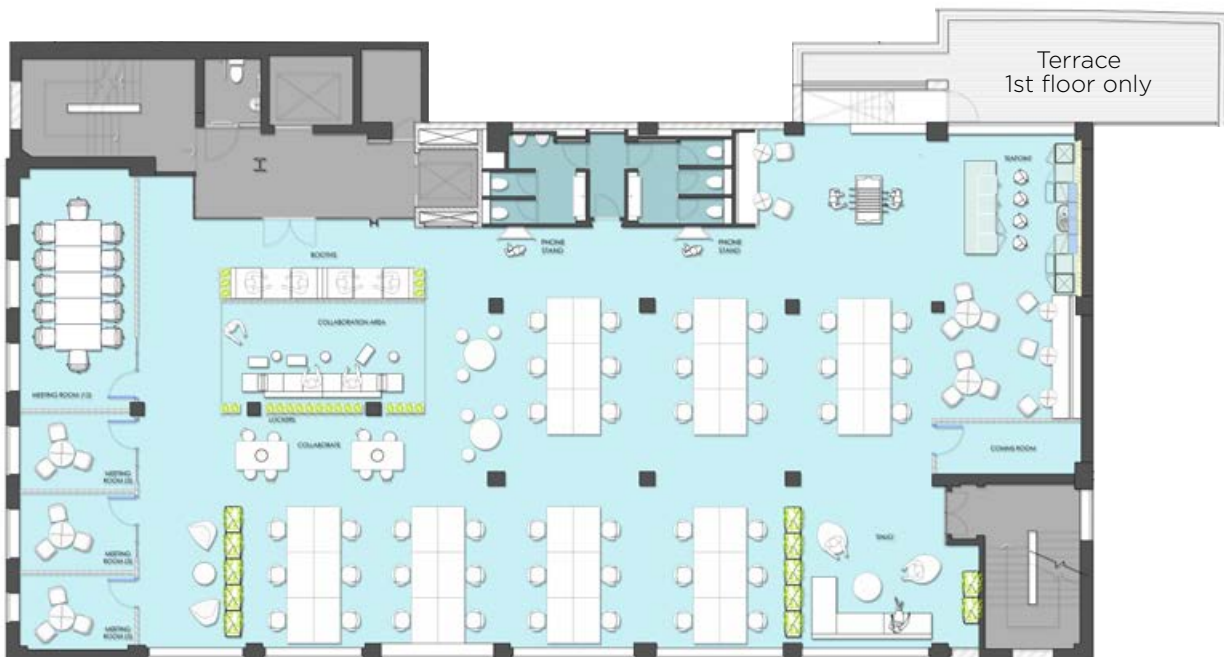

# FITTED OPTIONS

Floor	sq ft
G*	5,769 sq ft
1	4,768 sq ft
2	4,757 sq ft
3	4,585 sq ft
4	4,036 sq ft
5	2,809 sq ft
<b>Total</b>	<b>26,724 sq ft</b>

Let as a whole

\*including mezzanine

Typical 1st-3rd Floors

Typical 4th-5th Floors - let as a whole